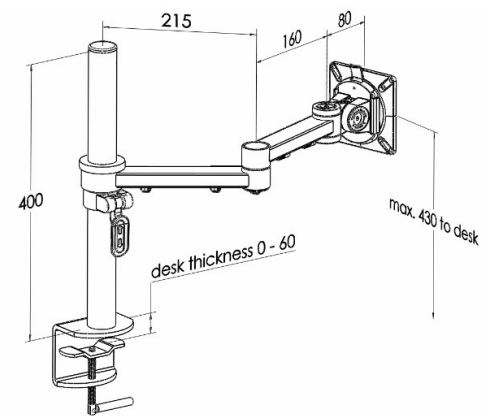

# XSTREAM dual beam with standard clamp post

## Product Specification

Product code	XSTREAMPMCOMB01S - silver
Weight capacity	10kg
Max forward extension	460mm
VESA	75mm & 100mm VESA compliant
Maximum Screen Size	30"
Movement	Height adjustment, tilt, swivel, rotation and reach
Height adjustment	Max height adjustment 430mm from desk top
Fixings	Supplied with standard clamp post

## Additional Information

Dual beam monitor arm with manual height adjustment
Additional +/- 70mm available with ratchet mechanism
Lockable quick release VESA function
Compact – folds back into a space of 40mm
Silver – XSTREAMPMCOMB01S - RAL code 9006
White – XSTREAMPMCOMB01W - RAL code 9010
Black – XSTREAMPMCOMB01B - RAL code 9005